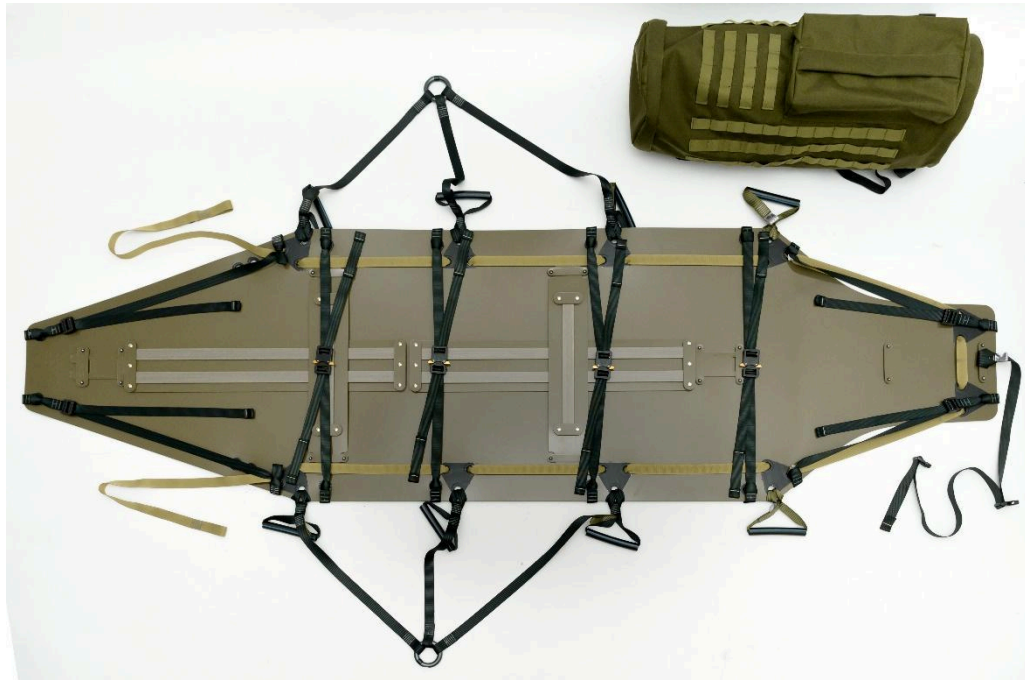

DATASHEET RollUP – RL2700GX-V200

RL2700GX-V200

The optimal solution for rescue in confined spaces, heights, depths and horizontal rescues.

The patented RollUP system combines the advantages of a roll-up stretcher with the rigidity of a basket carrier.

The RL2700GX-V200 is designed for hoisting by helicopter or hoisting in caves or industrial confined spaces.

Once the patient is secured, the stretcher becomes rigid. Integrated struts prevent the stretcher from buckling and prevents pressure being exerted on the patient during the rescue.

Device Name:	RL2700GX-V200
Length:	96 inches
Width:	28 inches (Olive green)
Color:	RAL 7013 / olive military color
Material	PE _{HD} 0,08 inches
Handles	8 pc - 6 of them integrated into the integrated lifting bridle
Fastening straps:	4 horizontal straps / 1 head end strap / 1 foot end strap
Package size:	10,6 inches height / 28 inches width
Weight:	12,1 lbs
UDI-DI - GTIN:	9010710136273
Classification:	Medical device class 1
Working temperature:	-22°F to +176°F
Applied standard civil	EN 1865-1:2010 + A1:2015 / EN 1865-2:2010 + A1:2015 EN 1789:2020 / EN 62366-1:2017-07; EN1498:2006
Military approved standards	ZDV 19/1 / TLF 1500 – 850/84 / EN 12321 / DIN 30781 / MIL-STD 810 G

DATASHEET RollUP – RL2700GX-V200

RL2700GX-V200 Patient restraint straps with Cobra Quick-Release buckles

Consisting of:

RLP270G-V200
Base plate

RLP2238-4
Carry handle with lifting strap,
black, 2 pcs

RLP2002
Retainer strap