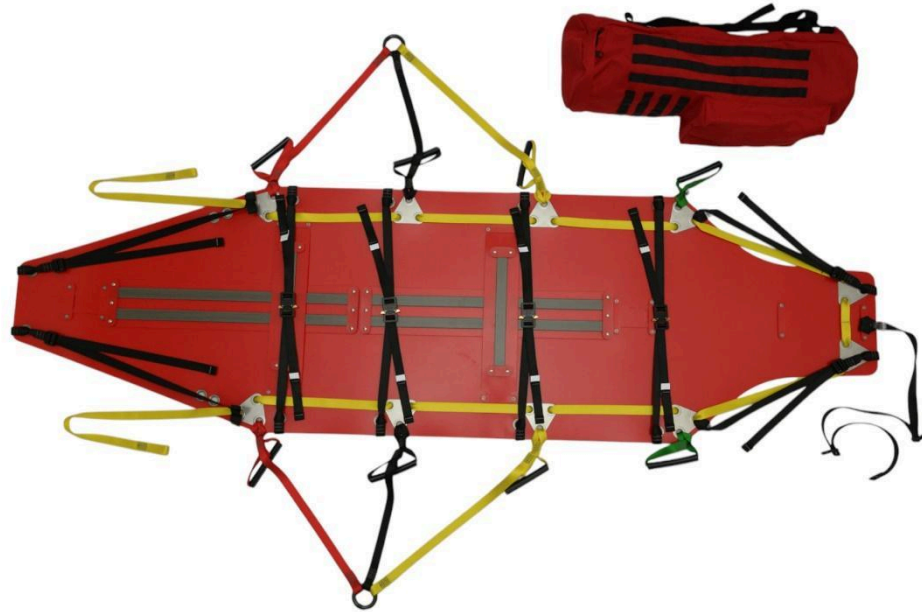

DATASHEET RollUP – RL2700RX-V200

RL2700RX-V200

The optimal solution for rescue in confined spaces, heights, depths and horizontal rescues.

The patented RollUP system combines the advantages of a roll-up stretcher with the rigidity of a basket carrier.

The RL2700RX-V200 is designed for hoisting by helicopter or hoisting in caves or industrial confined spaces.

Once the patient is secured, the stretcher becomes rigid. Integrated struts prevent the stretcher from buckling and prevents pressure being exerted on the patient during the rescue.

The integrated struts can be removed before use if necessary - especially in tight spaces.

All components are designed for chemical resistance and easy cleaning (decontamination or disinfection)

For convenience, the stretcher can be rolled up and stored in an included backpack.

Device Name:	RL2700RX-V200
Length:	96 inches
Width:	27,5 inches
Color:	RAL 3020 / RED / rescue Red
Material	PE _{HD} 0,08 inches
Handles	8 pc
Fastening straps:	4 horizontal straps / 1 head end strap / 1 foot end strap
Package size:	10,6 inches height / 27,5 inches width
Weight:	11 lbs
UDI-DI - GTIN:	9010710137751
Classification:	Medical device class 1
Working temperature:	-22°F to +176°F
Applied standard civil	EN 1865-1:2010 + A1:2015 / EN 1865-2:2010 + A1:2015 EN 1789:2020 / EN 62366-1:2017-07; EN1498:2006
Military approved standards	ZDV 19/1 / TLF 1500 – 850/84 / EN 12321 / DIN 30781 / MIL-STD 810 G